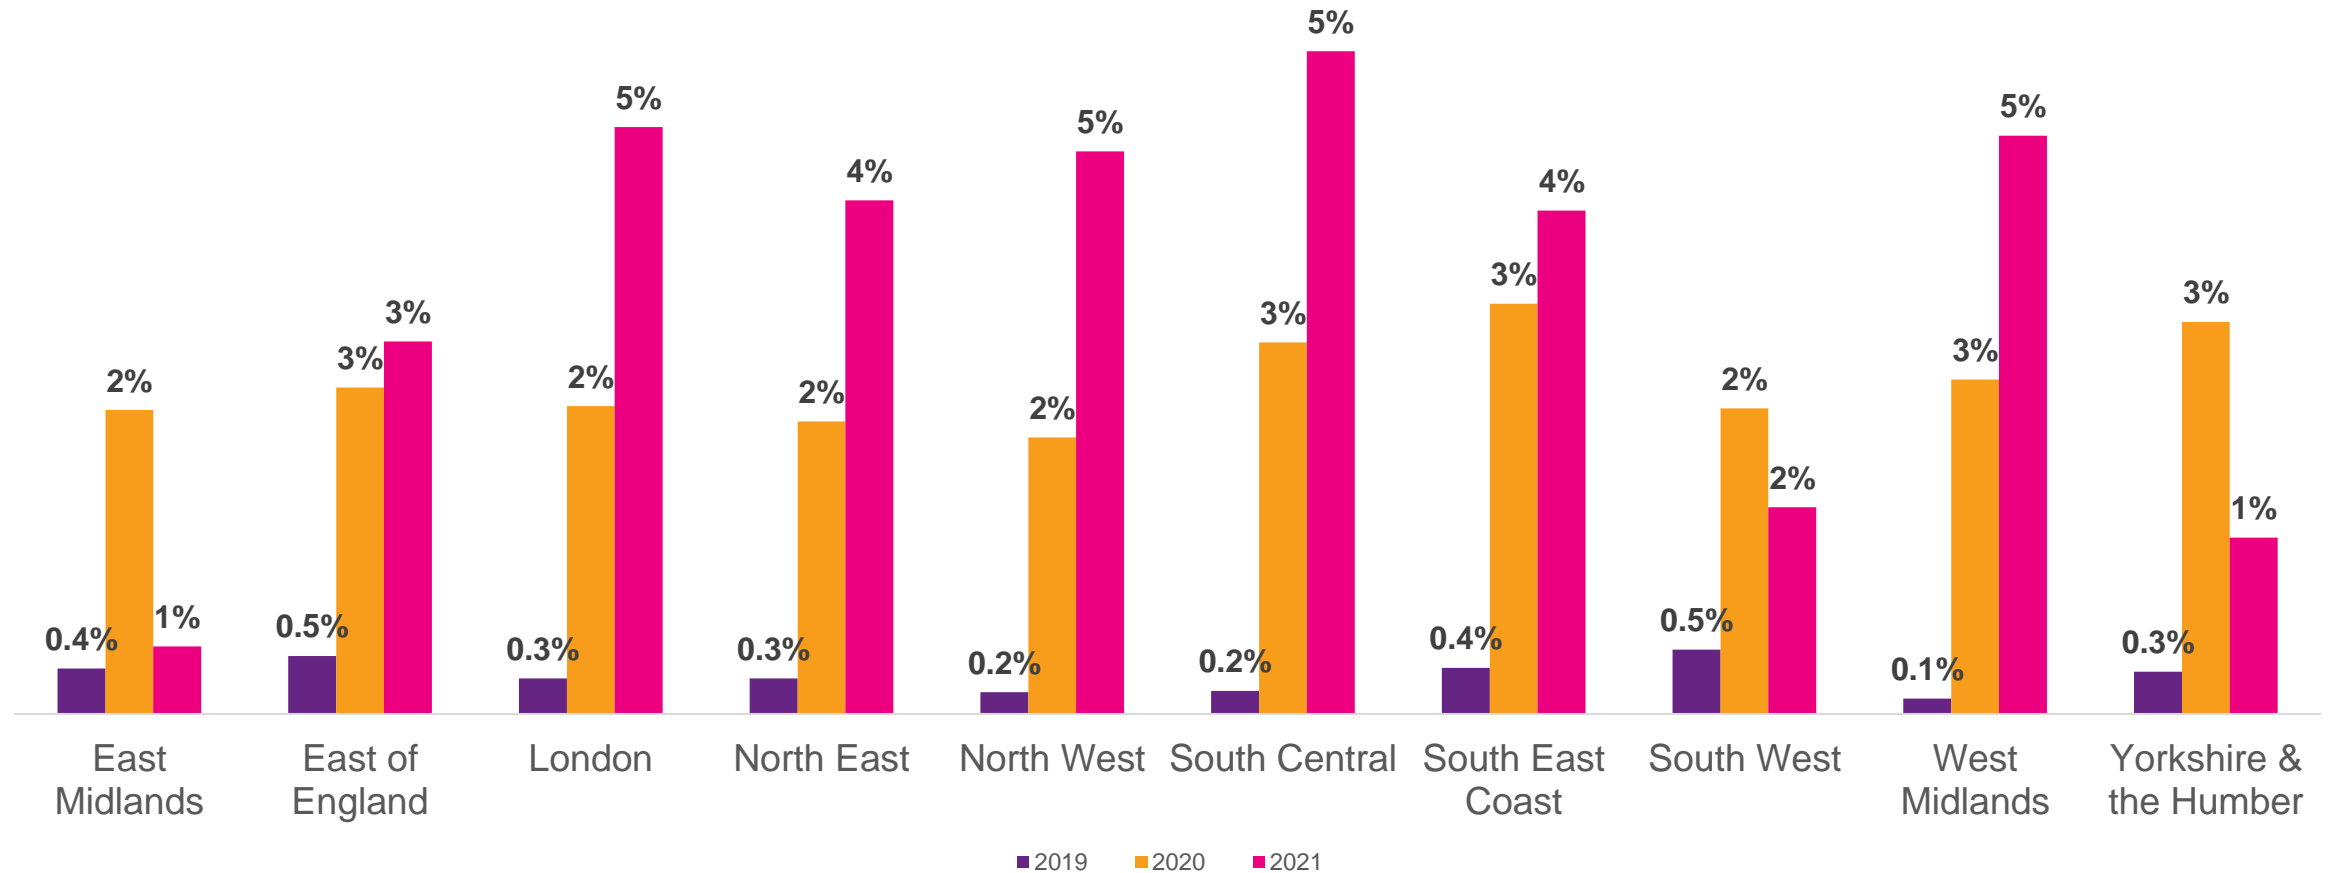

Some signs of increased focus on diversity in grant making

Breakdown of DEI grants by recipients' location

Notes : % of value of total grants; taken from GrantNav data set; 2021 is to mid August. DEI means 'Description' field includes words like inequality, inclusion, diversity, equity.